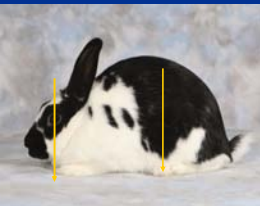

Semi Arched

- Longer in body
- Well defined rise starting at or near the back of the shoulders
- High point of the rise should occur at the top of the hips

Animals are to be posed with front feet directly under the eyes and the toes of the rear feet aligned with the front of the hips.

Semi Arched

Compact

- Lighter in weight
- Shorter in body
- Some breeds have only a slight rise in the top line
- Side profile may be tapered or equal width from hips to shoulders

Animals are to be posed with front feet directly under the eyes and the toes of the rear feet aligned with the front of the hips.

Compact

Compact

Commercial

- Medium length
- Depth of body = width of body throughout
- High point of the top line should be over the hips

Animals are to be posed with front feet directly under the eyes and the toes of the rear feet aligned with the front of the hips.

Commercial

Cylindrical

- Animals are to show a straight top line
- No arch or rise
- Side profile is to show no taper

Animals are to be posed with front feet even with the eyes and the body stretched out with the forelegs and hocks flat on the table