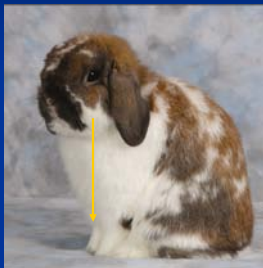

Semi Arched

Compact

- Lighter in weight
- Shorter in body
- Some breeds have only a slight rise in the top line
- Side profile may be tapered or equal width from hips to shoulders

Animals are to be posed with front feet directly under the eyes and the toes of the rear feet aligned with the front of the hips.

Compact

Compact

Commercial

- Medium length
- Depth of body = width of body throughout
- High point of the top line should be over the hips

Animals are to be posed with front feet directly under the eyes and the toes of the rear feet aligned with the front of the hips.

Commercial

Cylindrical

- Animals are to show a straight top line
- No arch or rise
- Side profile is to show no taper

Animals are to be posed with front feet even with the eyes and the body stretched out with the forelegs and hocks flat on the table

Cylindrical

Full Arched

- Arch starts at the nape of the neck and continuing in a smooth line over the shoulders, lion & hips
- Most breeds show more depth than width
- Taper from hindquarters through the shoulders